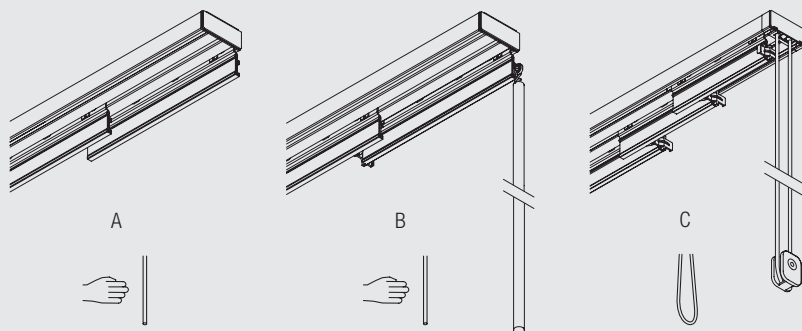

Operation Methods Silent Gliss 2700 & 2730

Silent Gliss 2700