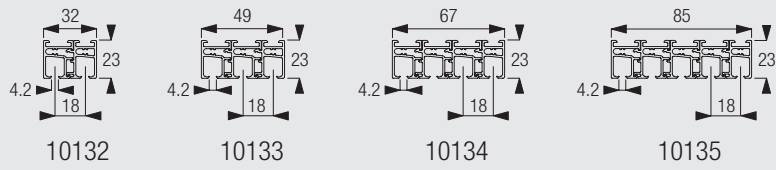

Silent Gliss 2730