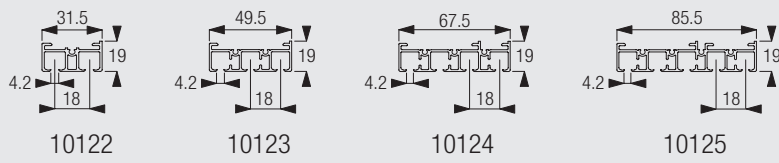

Profiles for Silent Gliss 2700 & 2730

Silent Gliss 2700