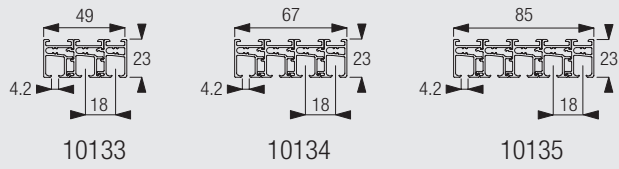

Silent Gliss 2760